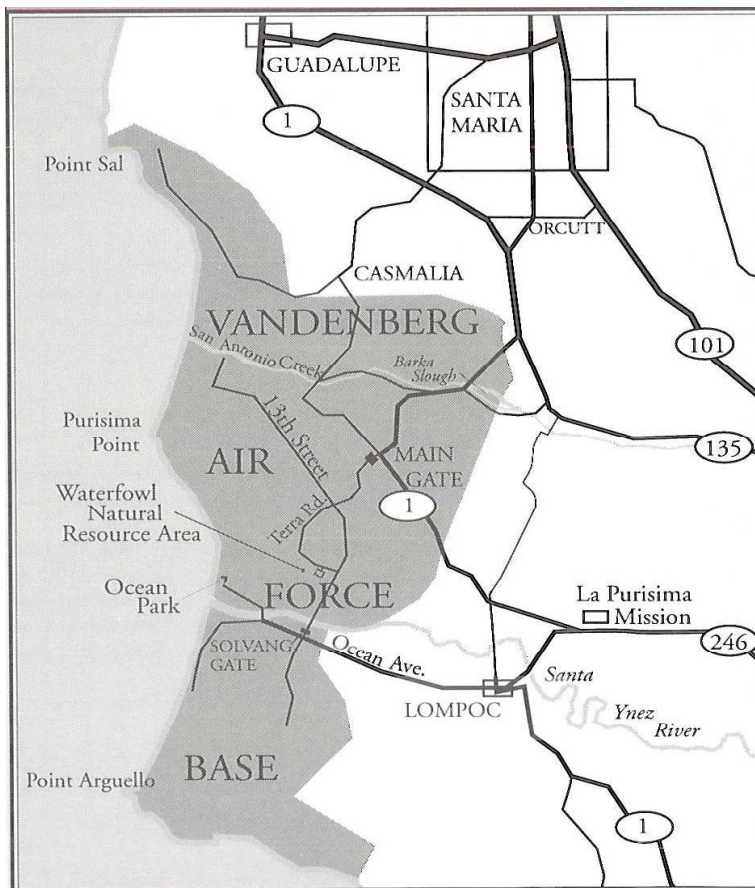

Common Name	Observed	Breeds on VAFB	Season(s) seen/reported (abundance code):			
			Winter	Spring	Summer	Fall
Dickcissel				R		
Bobolink				R		R
Red-winged Blackbird		B	C	C	C	C
Tricolored Blackbird		B	F	F	F	F
Western Meadowlark		B	F	F	F	F
Yellow-headed Blackbird						R
Brewer's Blackbird		B	C	C	C	C
Great-tailed Grackle		B	U	U	U	U
Brown-headed Cowbird		B	U	F	U	F
Orchard Oriole						R
Hooded Oriole		B		U	U	
Bullock's Oriole		B		U	U	
Baltimore Oriole				R		R
Purple Finch		B	F	F	F	F
House Finch		B	C	C	C	C
Red Crossbill			U			
Pine Siskin			U	U		U
Lesser Goldfinch		B	C	C	C	C
Lawrence's Goldfinch		b		F	U	U
American Goldfinch		B	F	F	F	F
Evening Grosbeak				R		R
House Sparrow		B	F	F	F	F

ABUNDANCE CODES	
C	Common - easily seen in appropriate habitat
F	Fairly common - usually present in appropriate habitat
U	Uncommon - limited numbers and/or difficult to find
O	Occasional - irregular, present some years and absent in others
R	Rare - less than 10 records
B	Regular breeding species
b	Occasional or sporadic breeding
SEASONS	
Spring	March 16 - May 31
Summer	June 1 - August 15
Fall	August 16 - November 30
Winter	December 1 - March 15